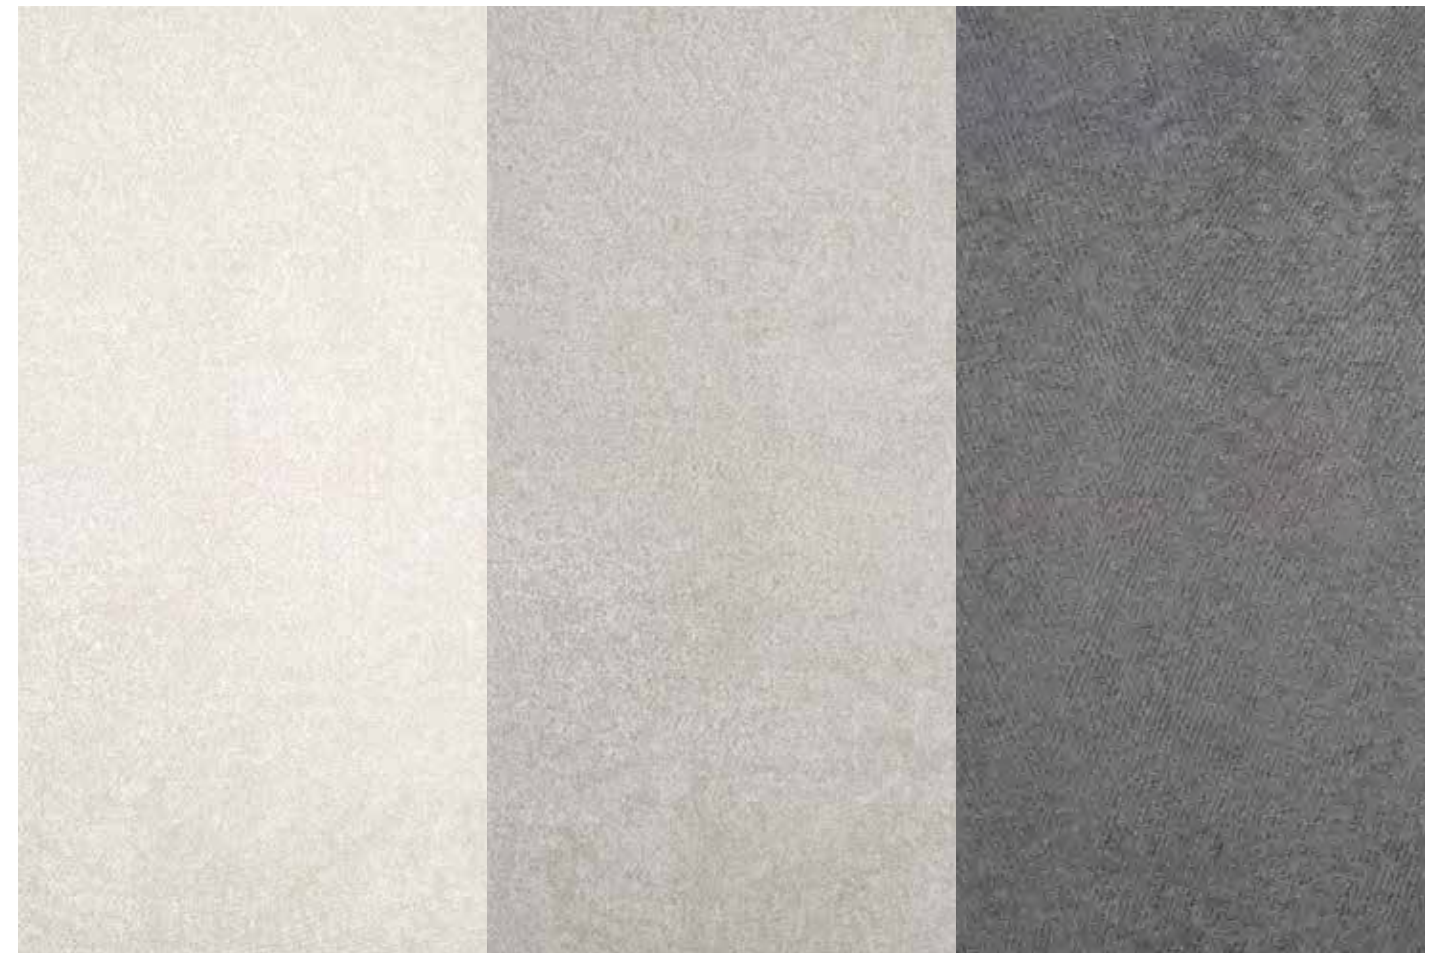

CARVED

MATT RECTIFIED V2 NATURAL RIO CLASE 1

59x59 cm 23,6x23,6"

COLORS. COLORES

carved blanco

carved beige

carved blanco

carved gris